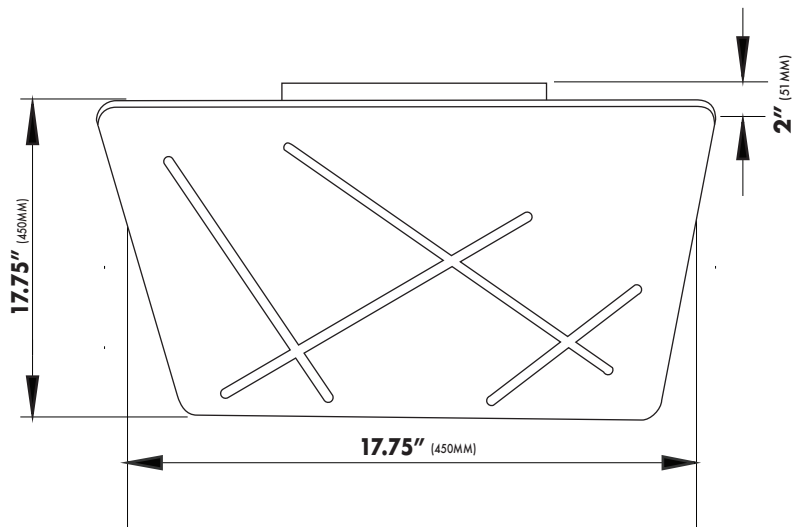

MODEL#VMC41200 DIMENSIONS

OVERALL: **17.75" x 17.75" x 2"** (450MMx450MMx51MM)

AVAILABLE FINISHES

AL